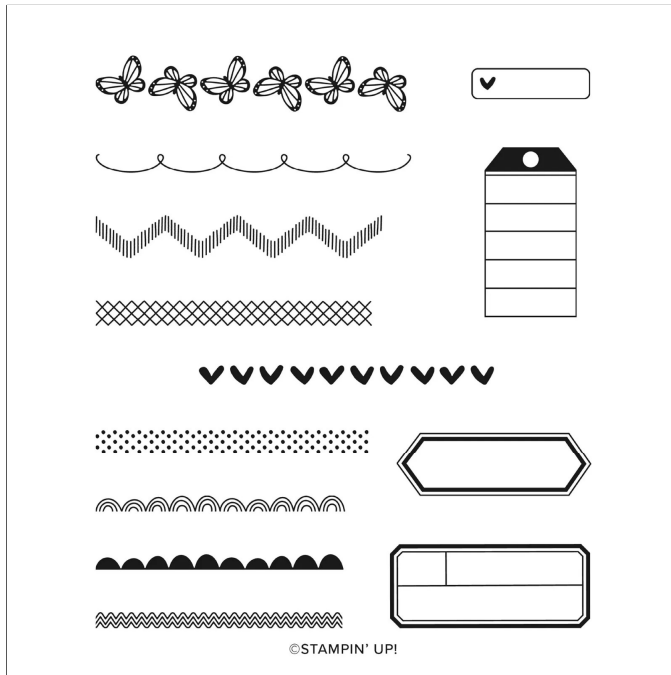

#SUStamps

Bordered In Beauty Stamp Set

Bordered In Beauty Stamp Set
#SUStamps #Photopolymer

Set of 13 photopolymer stamps
May-Aug 26 Page 55
Bordered In Beauty Stamp Set 167555

Insert created by Bev Adams, BevAdams.com, BevAdams@verizon.net. All Images © Stampin' Up!

May-Aug 26

Color	Embellish.	Dies	Paper	Stamps	Tools	Folders	Adhesives
Current Catalog	Online Exclusives	Special Release	Kits	Mini Catalog	Mix & Match	Memory Keeping Tools	

Cut to fit your case: Standard Case: 5/8" spine, 5 1/8" front, 7" length
New Stamp & Die Envelopes 5 1/4" front, 8 7/8" length